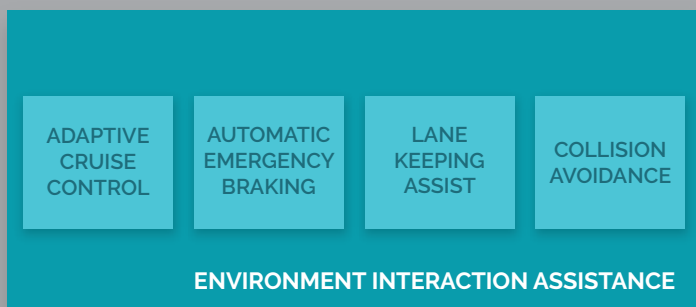

ADAS EXAMPLES