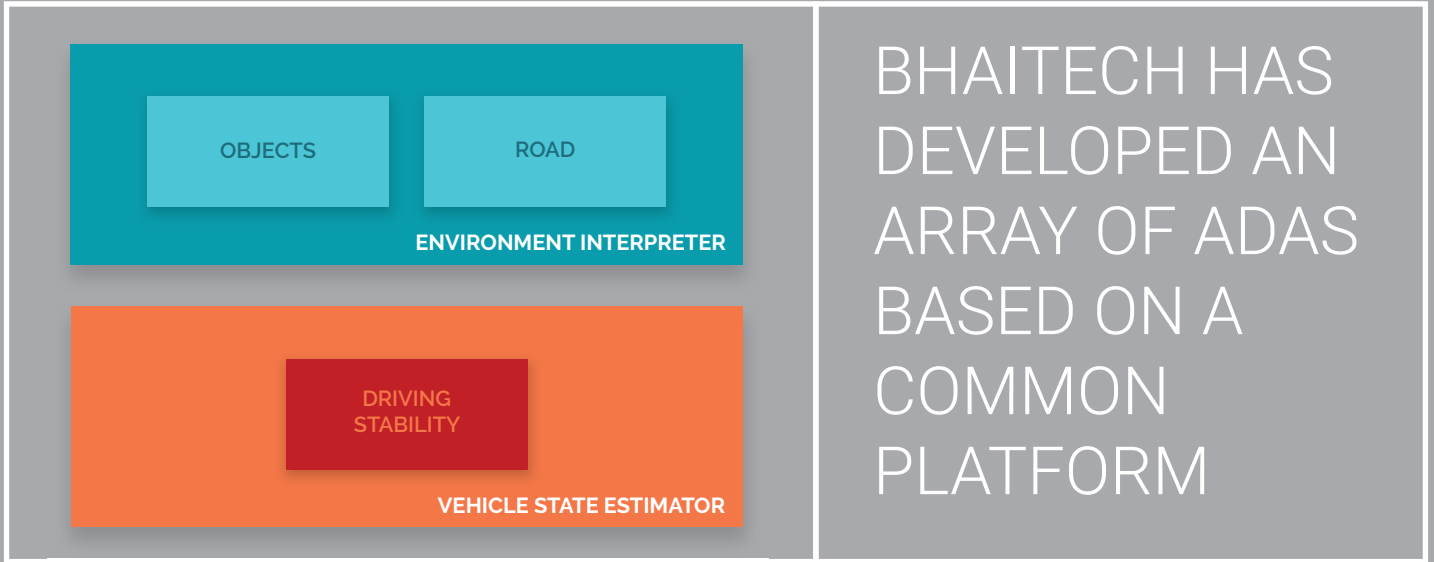

BHAITECH SOFTWARE SOLUTION FOR ADAS

BHAITECH SOFTWARE SOLUTION FOR ADAS

BHAITECH HAS DEVELOPED AN ARRAY OF ADAS BASED ON A COMMON PLATFORM

DRIVER ASSISTANCE

**ENVIRONMENT
INTERACTION**

**VEHICLE
INTERACTION**

DRIVER ASSISTANCE

ENVIRONMENT INTERACTION

RADAR

CAMERA

V2X

SENSING
PLATFORM

ENVIRONMENT SENSING

OBJECTS

SENSING
PLATFORM

ENVIRONMENT SENSING

DRIVING
STABILITY

VEHICLE STATE ESTIMATOR

LONGITUDINAL
CONTROL

LATERAL
CONTROL

VEHICLE CONTROL STRATEGY

DRIVER ASSISTANCE

DRIVING
STABILITY

VEHICLE STATE ESTIMATOR

LONGITUDINAL
CONTROL

LATERAL
CONTROL

VEHICLE CONTROL STRATEGY

BHAITECH SOFTWARE SOLUTION FOR ADAS

ENVIRONMENT INTERACTION

VEHICLE INTERACTION