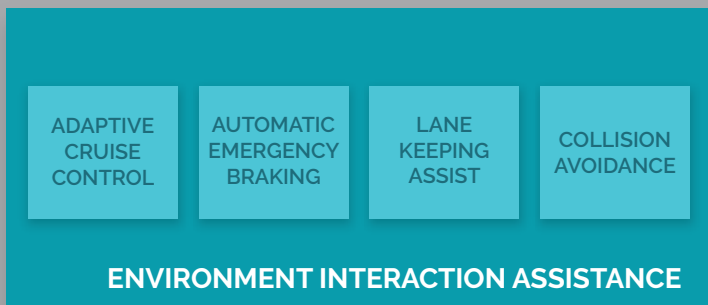

ADAS TESTING PLATFORM