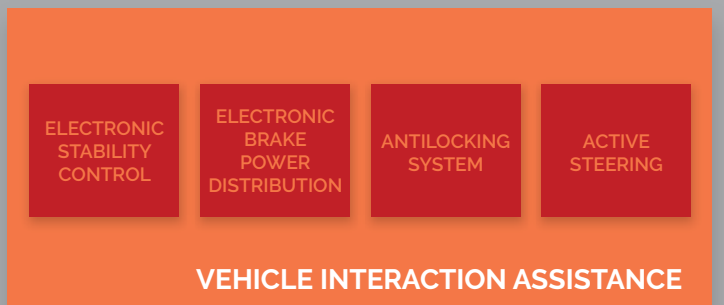

DRIVING
STABILITY

VEHICLE STATE ESTIMATOR

LONGITUDINAL
CONTROL

LATERAL
CONTROL

VEHICLE CONTROL STRATEGY

BHAITECH SOFTWARE SOLUTION FOR ADAS

ENVIRONMENT INTERACTION

VEHICLE INTERACTION

ADAS DEVELOPMENT PLATFORM

ADAS TESTING PLATFORM

ADAS EXAMPLES

BHAITECH SOFTWARE SOLUTION FOR ADAS

ENVIRONMENT INTERACTION

VEHICLE INTERACTION

ADAS DEVELOPMENT PLATFORM

ADAS TESTING PLATFORM