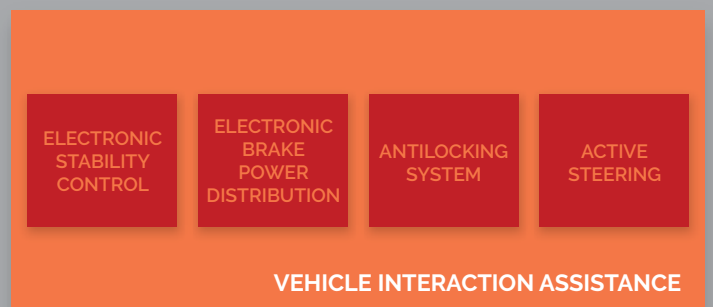

ENVIRONMENT INTERPRETER

LONGITUDINAL
CONTROL

LATERAL
CONTROL

VEHICLE CONTROL STRATEGY

VEHICLE INTERACTION

VEHICLE
OPERATING
CONDITIONS

SENSING
PLATFORM

ENVIRONMENT SENSING

DRIVING
STABILITY

VEHICLE STATE ESTIMATOR

LONGITUDINAL
CONTROL

LATERAL
CONTROL

VEHICLE CONTROL STRATEGY

BHAITECH SOFTWARE SOLUTION FOR ADAS

ENVIRONMENT INTERACTION

VEHICLE INTERACTION

ADAS DEVELOPMENT PLATFORM

ADAS TESTING PLATFORM

ADAS EXAMPLES

BHAITECH SOFTWARE SOLUTION FOR ADAS

ENVIRONMENT INTERACTION

VEHICLE INTERACTION

ADAS DEVELOPMENT PLATFORM

ADAS TESTING PLATFORM